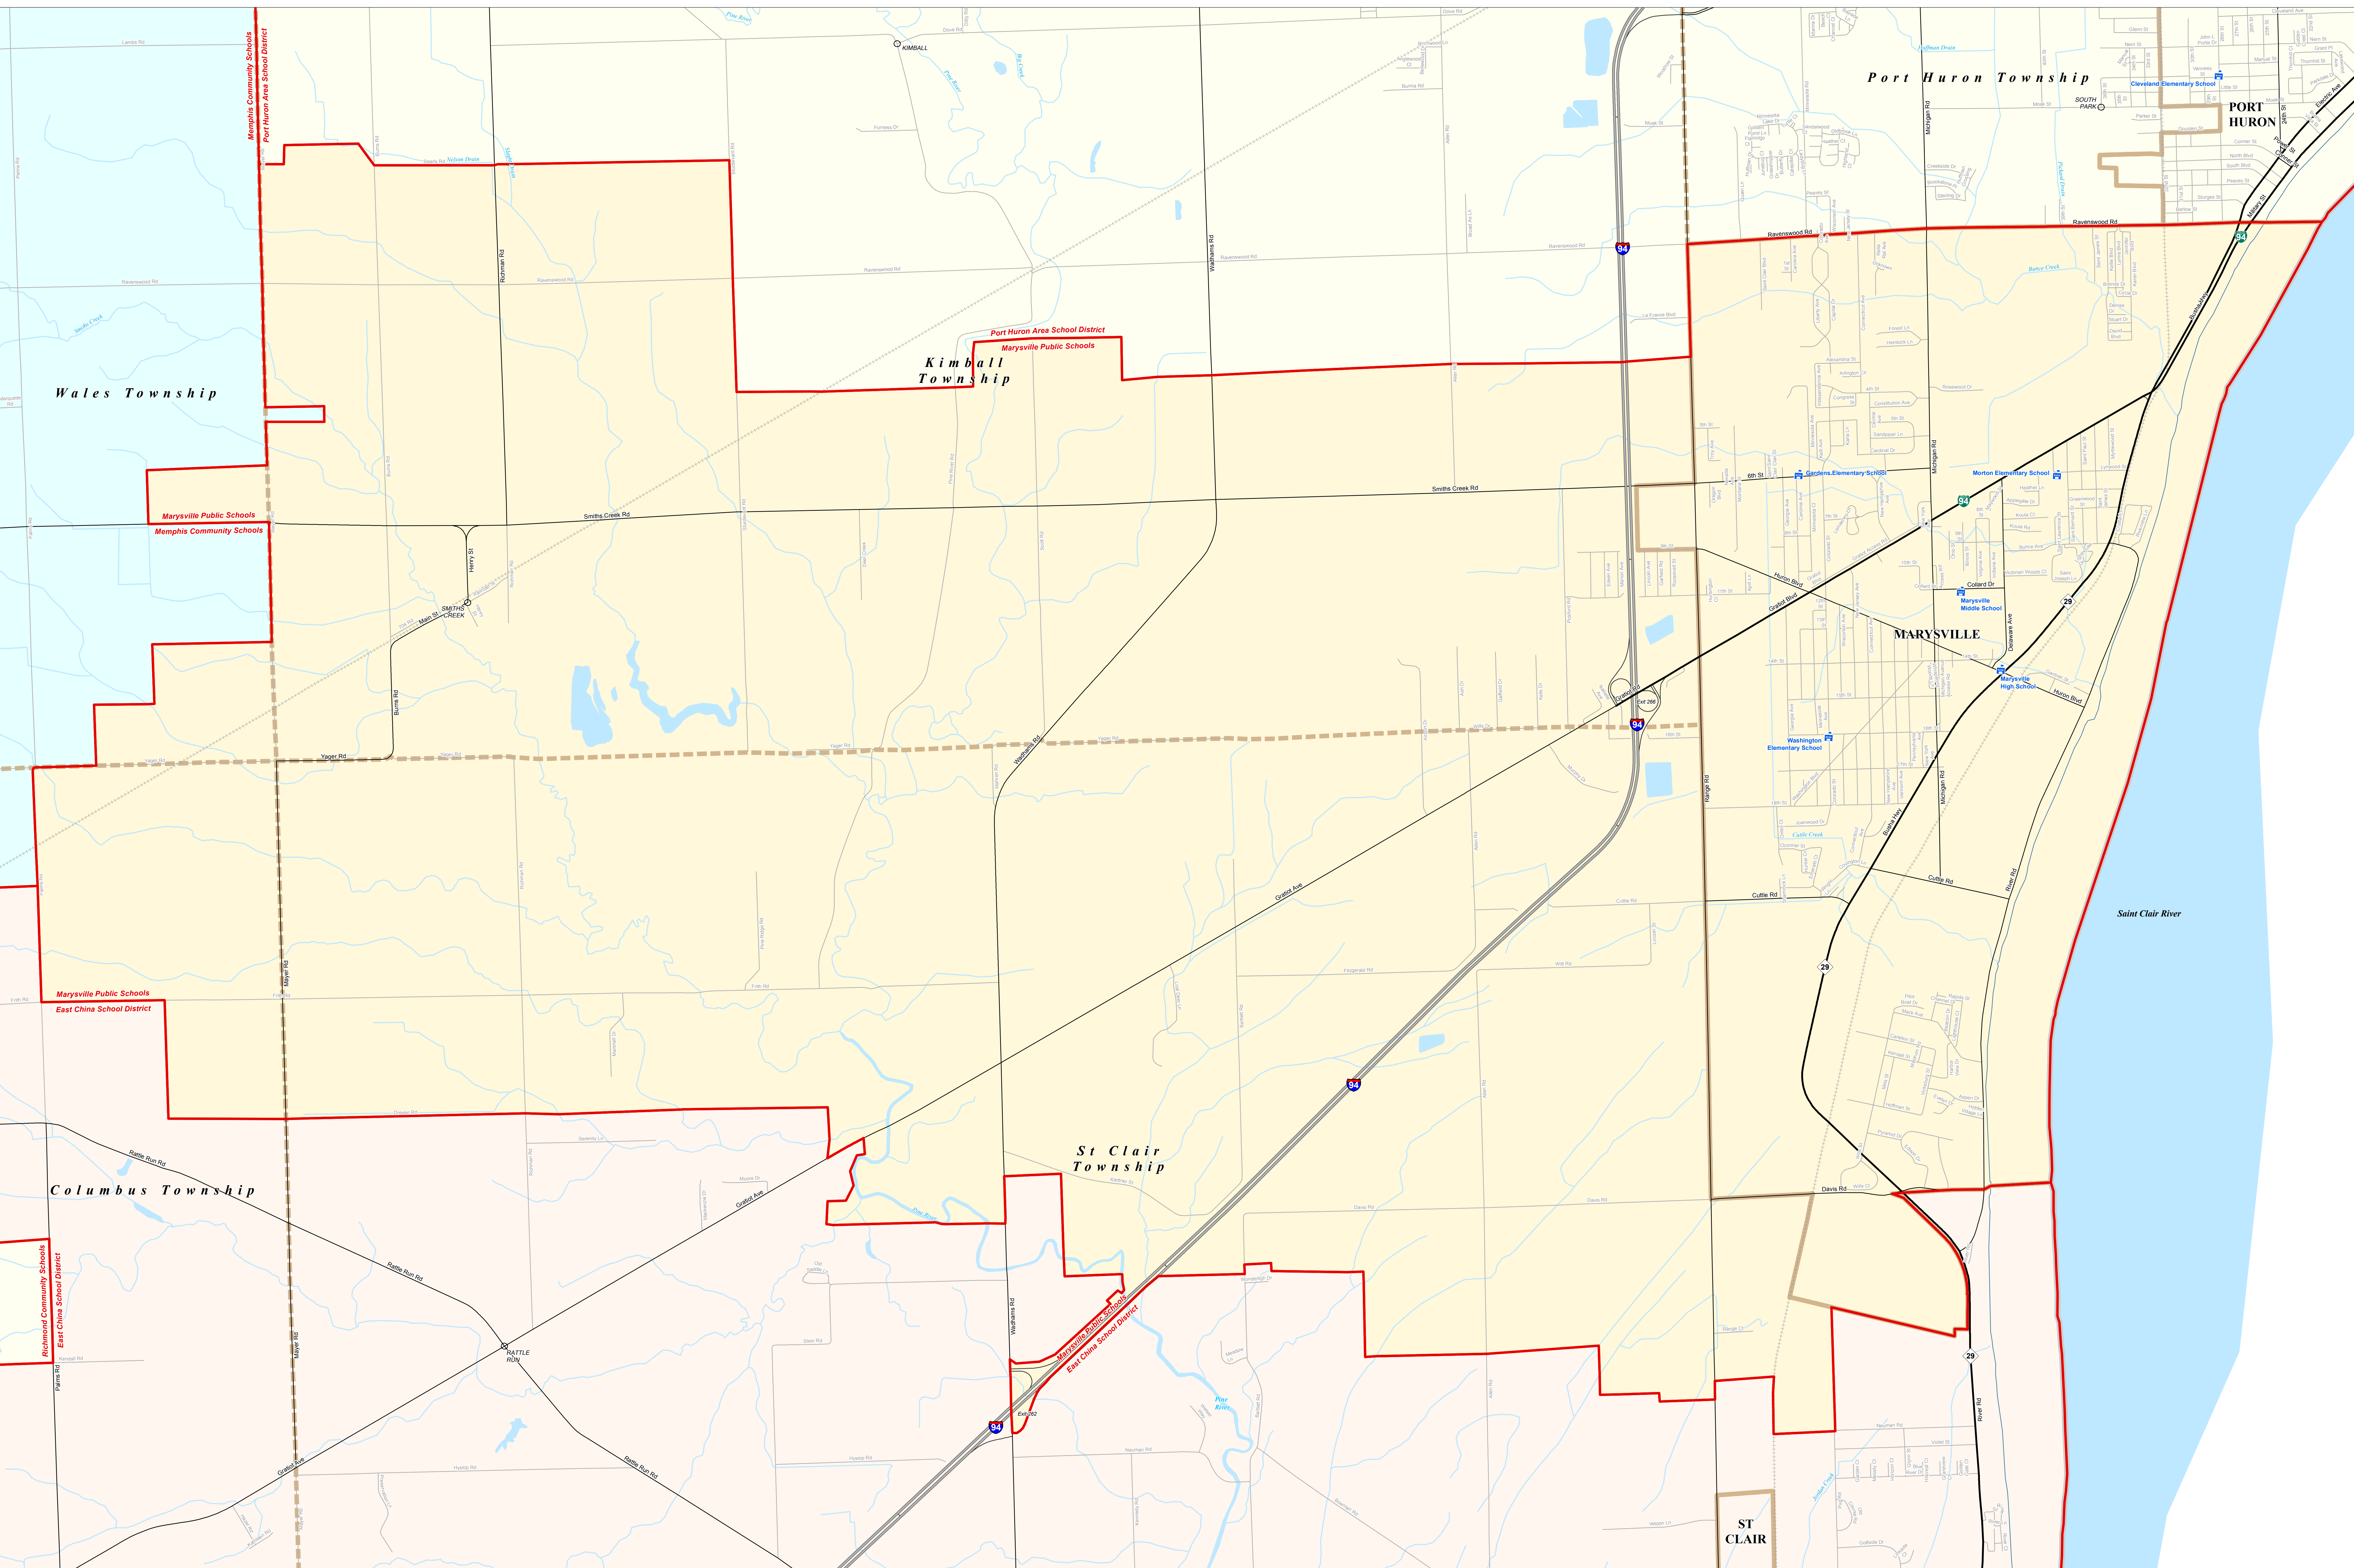

MARYSVILLE PUBLIC SCHOOLS

St. Clair County RESA

0 0.25 0.5 1 Miles

Legend	
School District	Unincorporated Place
County	School
City	Water Feature
Township	Freeway
Village	Highway
Census Designated Place	Primary Road
	Local Road
	Railroad
	River, Stream, or Drain